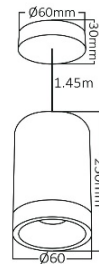

Product Datasheet

Products Family : Lighting Fixture
Products Name : GU10 Pendant Spotlight

Datasheet is valid for following Model numbers

Product Code	Socket	Body Color
BH04-00400	GU10	White
BH04-00401	GU10	Black
BH04-00406	GU10	Golden

Manufacturer:
Demgrup international lighting limited
unit d 16/f,one capital place,18 luard road
wan chai, Hong Kong
www.demgrup.com.tr

Importer / Company:
Braytron S.R.L
Bulevardul iuliu maniu,nr.616, corp B
etaj 1 sector 6,061129 bucuresti, Romania
info@braytron.com www.braytron.com