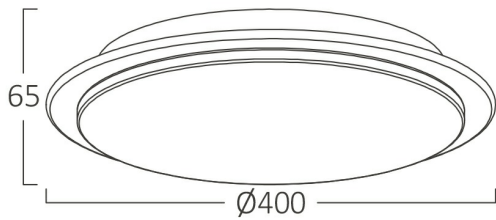

Braytron

PRODUCT DATASHEET

MODEL NO BH16-20680

DESCRIPTION BRY-JADE-SRD-RND-24W-3IN1-CEILING LIGHT

BRAYTRON SRL

Bulaverdul iuliu maniu, Nr.616, Sector 6, 061129, Bucuresti-ROMANIA

info@braytron.com

www.braytron.com