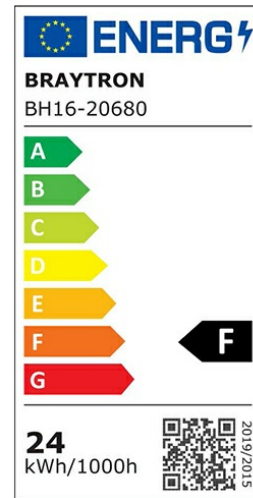

Braytron

PRODUCT DATASHEET

MODEL NO BH16-20680

DESCRIPTION BRY-JADE-SRD-RND-24W-3IN1-CEILING LIGHT

BRAYTRON SRL

Bulaverdul iuliu maniu, Nr.616, Sector 6, 061129, Bucuresti-ROMANIA

info@braytron.com

www.braytron.com